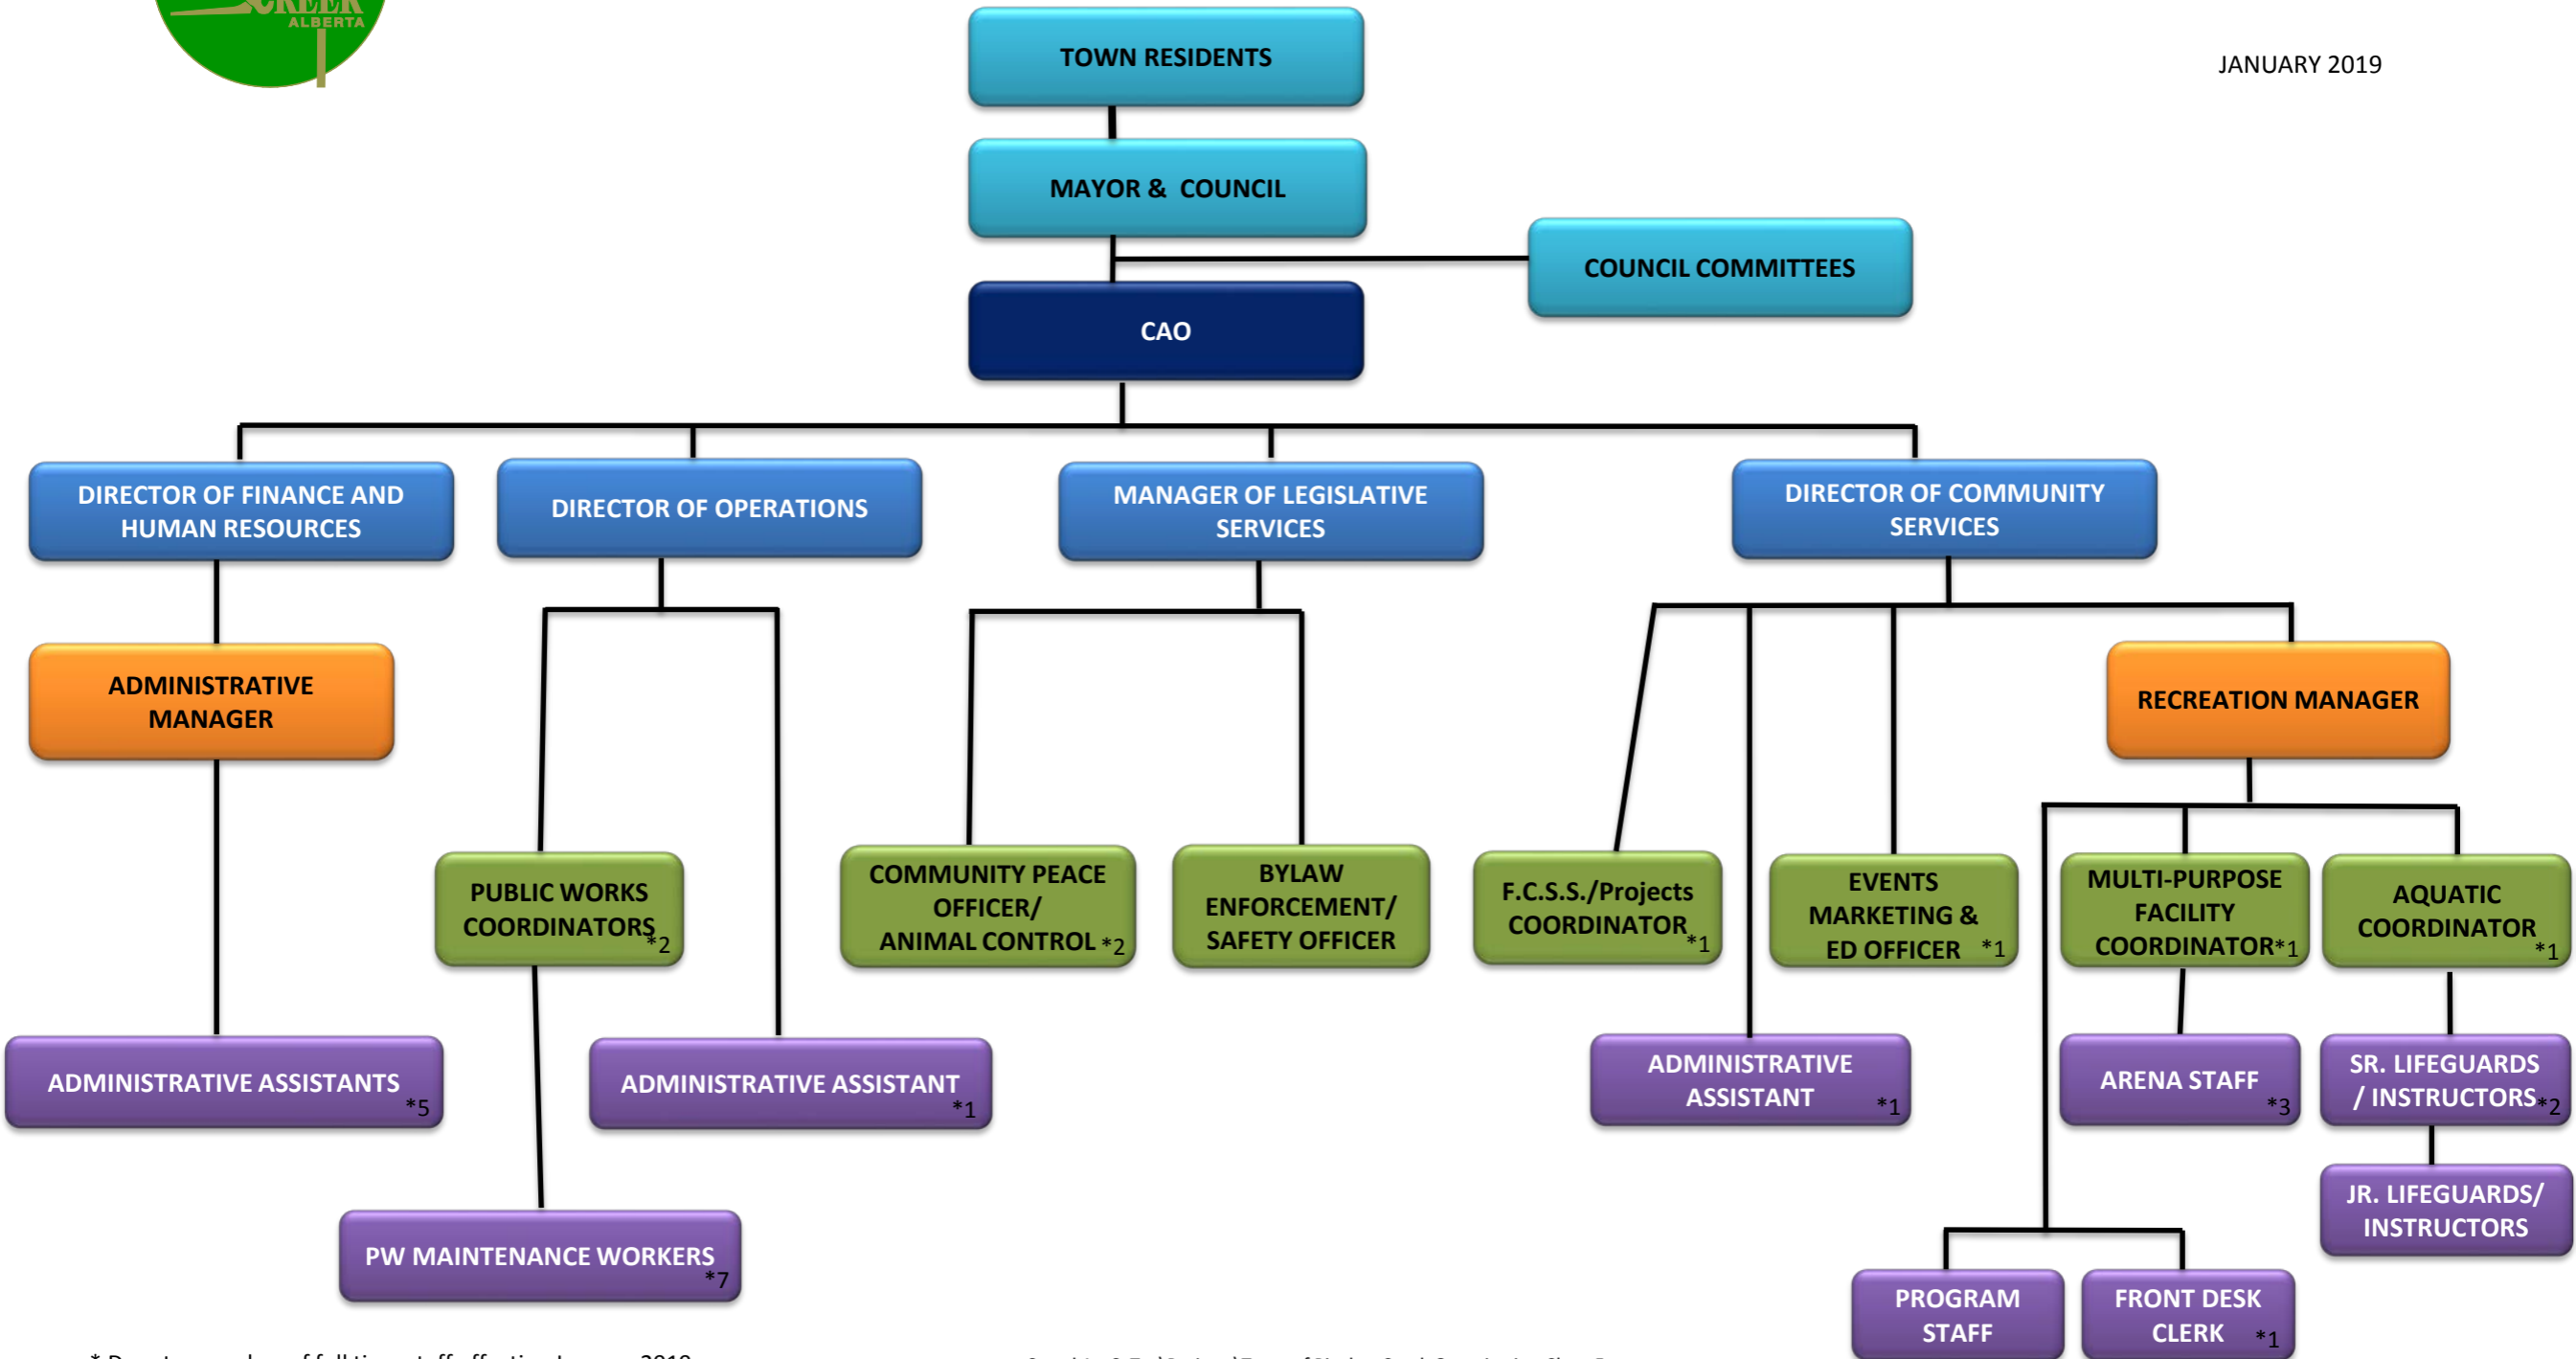

Town of Pincher Creek Organization Chart

JANUARY 2019

* Denotes number of full time staff effective January 2019
 Total Full Time employees with management = 35