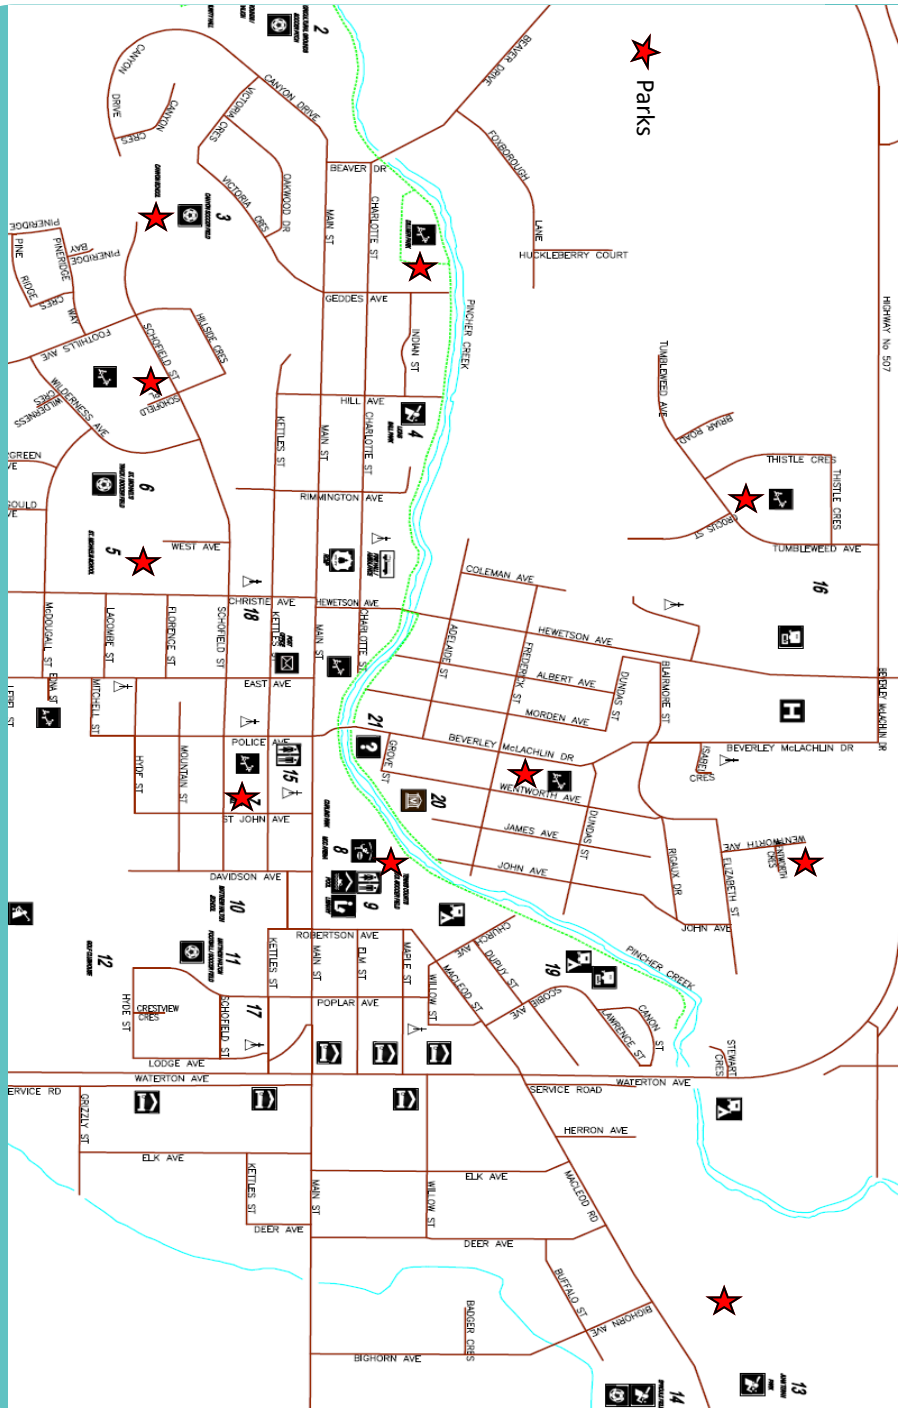

# Town of Pincher Creek

# Parks to Visit in the Town of Pincher Creek:

Answer: \_\_\_\_\_

**North East Park**—How many dinosaurs are at the park?

Answer: \_\_\_\_\_

**Castleview Park**—How many teeter totters are there?

Answer: \_\_\_\_\_

**South Hill Park**—What colour is the big slide?

Have fun, be safe and discover all the parks that Pincher Creek has to offer!