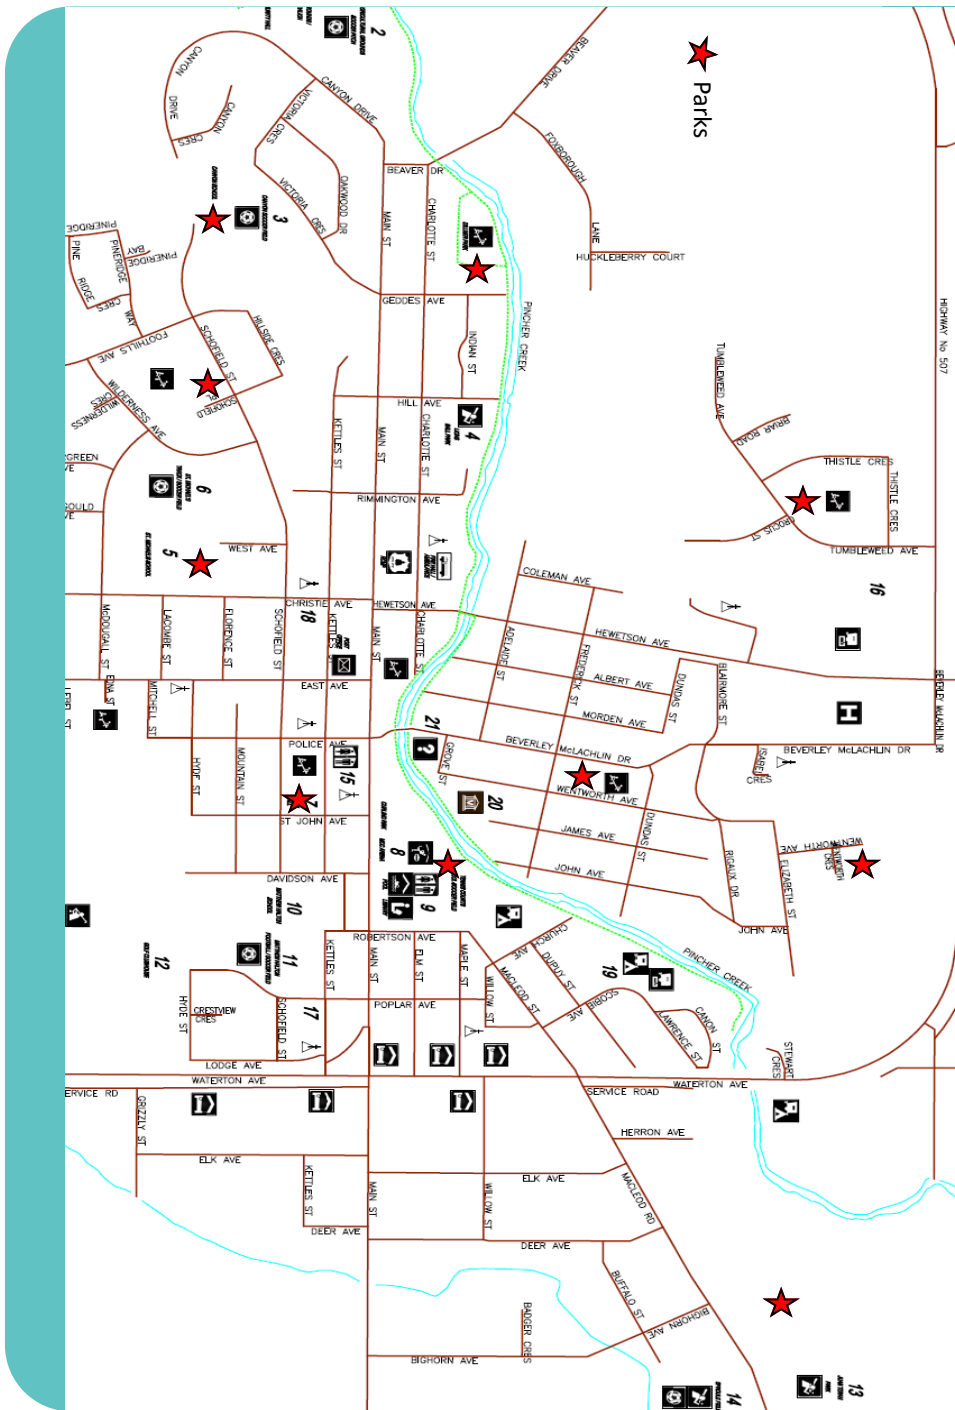

# Town of Pincher Creek

# Parks to Visit in the Town of Pincher Creek:

Answer: \_\_\_\_\_

**North East Park**—How many dinosaurs are at the park?

Answer: \_\_\_\_\_

**Castleview Park**—How many teeter totters are there?

Answer: \_\_\_\_\_

**South Hill Park**—What colour is the big slide?

Have fun, be safe and discover all the parks that Pincher Creek has to offer!