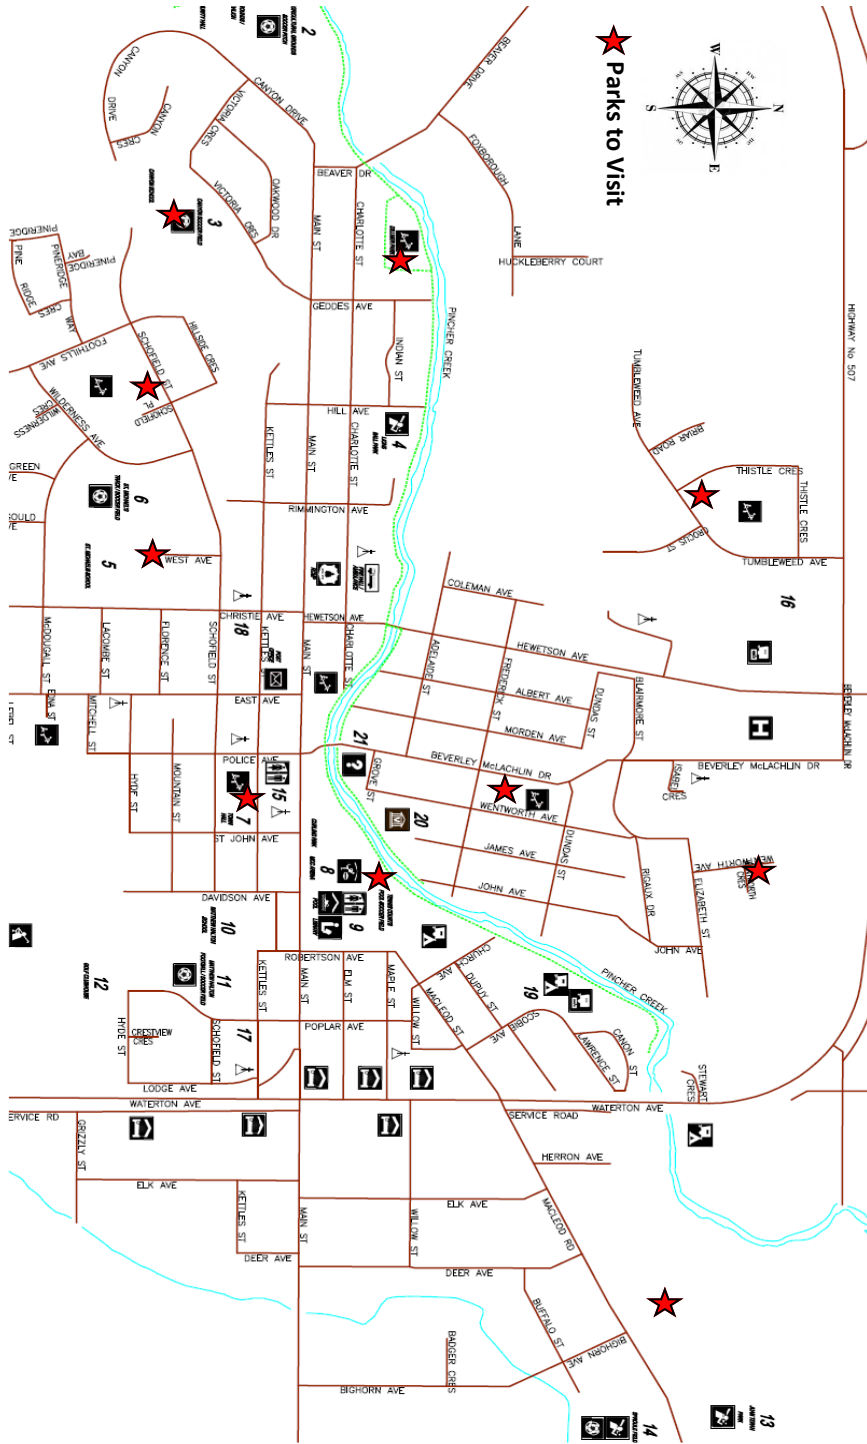

Town of Pincher Creek

Parks Passport

Town of Pincher Creek Parks to

Visit:

- ◇ Juan Teran Park ~ What colour is the steering wheel?

- ◇ Dilmer Park ~ What colour are the climbing wall rocks?

- ◇ Canyon School ~ How many slides are there in total?

- ◇ St. Michael's School ~ How many swings are there?

- ◇ Bike Park ~ How many rails are on the middle feature?

- ◇ Central Park ~ What colour are the goal posts?

- ◇ North East Park ~ How many stepping stones are there in the monkey bar section?

Note: Passport for participants 17 and under

- ◇ Castlevew Park ~ How many swings are there?

- ◇ South Hill Park ~ What colours are the teeter totters?

- ◇ Lions Tot Park ~ How many teeter totters are there?

Instructions:

1. Visit the parks in the passport
2. Answer the questions
3. Bring completed booklet to Rec Office (pool) for a prize!

Tips:

Go with a friend or family and find all the parks on this list to complete the scavenger hunt. Have fun, be safe and try out some new parks!